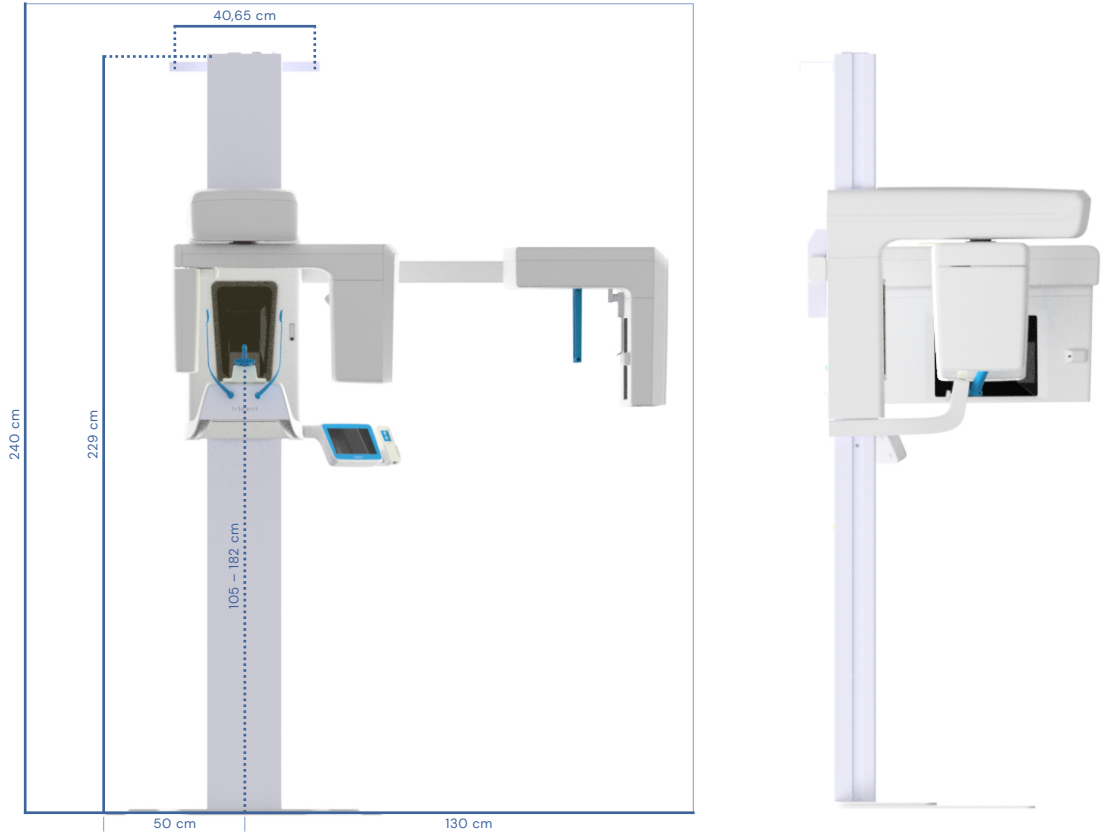

X-VIEW 3D PAN

TECHNICAL DATA

	CBCT		CEPHALOMETRIC DR
	3D ONLY	3D PAN	
X-RAY TUBE			
Generator	High Frequency DC Generator		
Operative Mode	Pulsed		Direct
Tube Voltage	73 – 85 kVP		61 – 85 kVP
Anode Current	6.3 – 10 mA	5 – 10 mA for PAN 6.3 – 10 mA for 3D	5 – 10 mA
Focal Spot	0.5 mm		
DETECTOR			
Image Detector	CMOS		
FOV cm	Single FOV 9 x 9	Single FOV 9x9, 11x11 MultiFOV 11x11, 9x9, 11x6, 5x5	30 x 24
Pixel size	100 µm	100 µm	125 µm
Voxel size	121 µm	65 – 141 µm 3D	–
ACQUISITION			
Exposure time	8.5 s	8.5 s for 3D 2.4 to 15.5 for PAN	200 – 500 ms
Scan time	12.2 s	12.2 s for 3D	Immediate
Exams	Volumetric 3D Dentition Left/Right TMJ 3D Sinus	Adult/Child Standard Panoramic Adult/Child Hemi Panoramic Frontal Dentition TMJ closed/open mouth 2D and 3D Sinus Volumetric 3D Dentition Left/Right TMJ	LL CEPH 30 x 24 AP CEPH Carpus
Automatic selection of kV and mA with manual adjustment option			
Optional PAN Exams	Reduced Dose; Improved Orthogonality; Right Bitewing Left Bitewing; Right and Left Bitewing		
IMAGE FORMAT			
DCM, STL* (Option), JPEG, BMP, PNG, TIFF, DCM			
DIMENSIONS			
Height	223,5 cm		
Weight	110 kg	+25 kg	
SOFTWARE			
Included	Deep-View, Xelis Basic		
Optional	*Xelis Advanced	DFO	
DICOM Full (PACs, Worklist, Storage, Retrieve, Print), DICOM Print			

X-VIEW 3D PAN EXAMS

3D	 9 x 9	 11 x 11	 6 x 11	 5 x 5			
2D PAN	 Standard PAN	 Hemi PAN Right	 Hemi PAN Left	 Frontal Dentition	 TMJ closed mouth	 TMJ open mouth	 Sinus
OPTIONAL 2D PAN	 Reduced Dose Panoramic	 Improved Orthogonality Panoramic	 Right Bitewing	 Left Bitewing	 Right and Left Bitewing		
CEPH EXAMS	 Latero-Lateral 30x24	 Antero-Posterior	 Carpus Image				

X-VIEW 3D PAN

DIMENSIONS

X-VIEW 3D PAN CEPH

X-VIEW 3D ONLY / 3D PAN

X-VIEW 3D PAN

DIMENSIONS

X-VIEW 3D PAN CEPH

X-VIEW 3D ONLY / 3D PAN