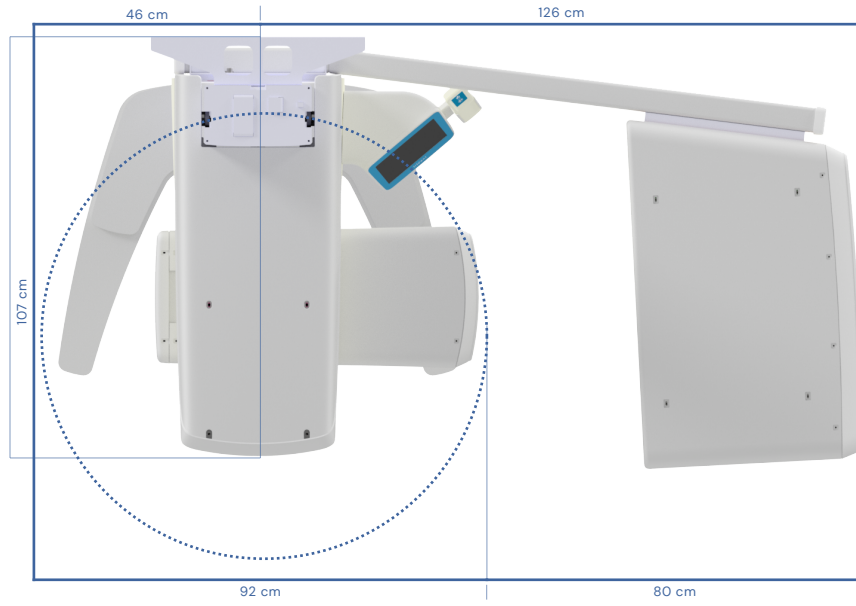

X-VIEW 3D PAN

TECHNICAL DATA

	CBCT		CEPHALOMETRIC DR
	3D ONLY	3D PAN	
X-RAY TUBE			
Generator	High Frequency DC Generator		
Operative Mode	Pulsed		Direct
Tube Voltage	73 – 85 kVP		61 – 85 kVP
Anode Current	6.3 – 10 mA	5 – 10 mA for PAN 6.3 – 10 mA for 3D	5 – 10 mA
Focal Spot	0.5 mm		
DETECTOR			
Image Detector	CMOS		
FOV cm	Single FOV 9 x 9	Single FOV 9x9, 11x11 MultiFOV 11x11, 9x9, 11x6, 5x5	30 x 24
Pixel size	100 µm	100 µm	125 µm
Voxel size	121 µm	65 – 141 µm 3D	–
ACQUISITION			
Exposure time	8.5 s	8.5 s for 3D 2.4 to 15.5 for PAN	200 – 500 ms
Scan time	12.2 s	12.2 s for 3D	Immediate
Exams	Volumetric 3D Dentition Left/Right TMJ 3D Sinus	Adult/Child Standard Panoramic Adult/Child Hemi Panoramic Frontal Dentition TMJ closed/open mouth 2D and 3D Sinus Volumetric 3D Dentition Left/Right TMJ	LL CEPH 30 x 24 AP CEPH Carpus
Automatic selection of kV and mA with manual adjustment option			
Optional PAN Exams	Reduced Dose; Improved Orthogonality; Right Bitewing Left Bitewing; Right and Left Bitewing		
IMAGE FORMAT			
DCM, STL* (Option), JPEG, BMP, PNG, TIFF, DCM			
DIMENSIONS			
Height	223,5 cm		
Weight	110 kg	+25 kg	
SOFTWARE			
Included	Deep-View, Xelis Basic		
Optional	*Xelis Advanced	DFO	
DICOM Full (PACs, Worklist, Storage, Retrieve, Print), DICOM Print			

X-VIEW 3D PAN EXAMS

3D	 9 x 9	 11 x 11	 6 x 11	 5 x 5			
2D PAN	 Standard PAN	 Hemi PAN Right	 Hemi PAN Left	 Frontal Dentition	 TMJ closed mouth	 TMJ open mouth	 Sinus
OPTIONAL 2D PAN	 Reduced Dose Panoramic	 Improved Orthogonality Panoramic	 Right Bitewing	 Left Bitewing	 Right and Left Bitewing		
CEPH EXAMS	 Latero-Lateral 30x24	 Antero-Posterior	 Carpus Image				

X-VIEW 3D PAN

DIMENSIONS

X-VIEW 3D PAN CEPH

X-VIEW 3D ONLY / 3D PAN

X-VIEW 3D PAN

DIMENSIONS

X-VIEW 3D PAN CEPH

X-VIEW 3D ONLY / 3D PAN