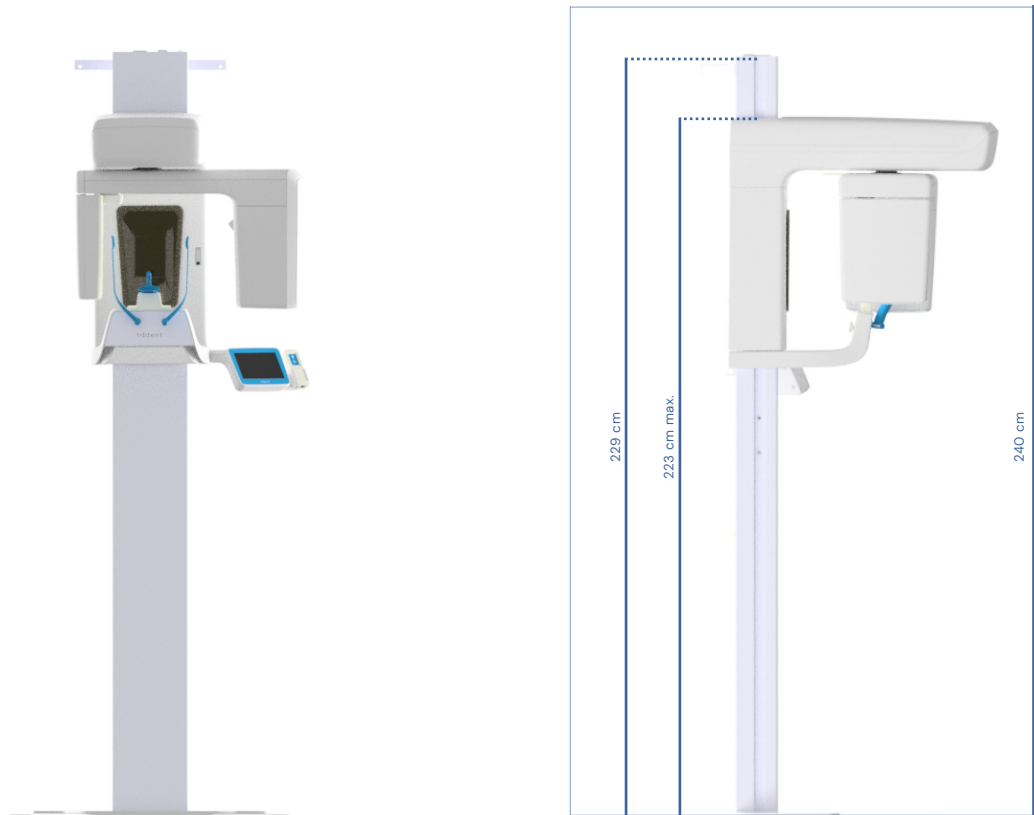

X-VIEW 3D PAN

TECHNICAL DATA

	CBCT		CEPHALOMETRIC DR
	3D ONLY	3D PAN	
X-RAY TUBE			
Generator	High Frequency DC Generator		
Operative Mode	Pulsed		Direct
Tube Voltage	73 – 85 kVP		61 – 85 kVP
Anode Current	6.3 – 10 mA	5 – 10 mA for PAN 6.3 – 10 mA for 3D	5 – 10 mA
Focal Spot	0.5 mm		
DETECTOR			
Image Detector	CMOS		
FOV cm	Single FOV 9 x 9	Single FOV 9x9, 11x11 MultiFOV 11x11, 9x9, 11x6, 5x5	30 x 24
Pixel size	100 µm	100 µm	125 µm
Voxel size	121 µm	65 – 141 µm 3D	–
ACQUISITION			
Exposure time	8.5 s	8.5 s for 3D 2.4 to 15.5 for PAN	200 – 500 ms
Scan time	12.2 s	12.2 s for 3D	Immediate
Exams	Volumetric 3D Dentition Left/Right TMJ 3D Sinus	Adult/Child Standard Panoramic Adult/Child Hemi Panoramic Frontal Dentition TMJ closed/open mouth 2D and 3D Sinus Volumetric 3D Dentition Left/Right TMJ	LL CEPH 30 x 24 AP CEPH Carpus
Automatic selection of kV and mA with manual adjustment option			
Optional PAN Exams	Reduced Dose; Improved Orthogonality; Right Bitewing Left Bitewing; Right and Left Bitewing		
IMAGE FORMAT			
DCM, STL* (Option), JPEG, BMP, PNG, TIFF, DCM			
DIMENSIONS			
Height	223,5 cm		
Weight	110 kg	+25 kg	
SOFTWARE			
Included	Deep-View, Xelis Basic		
Optional	*Xelis Advanced	DFO	
DICOM Full (PACs, Worklist, Storage, Retrieve, Print), DICOM Print			

X-VIEW 3D PAN EXAMS

3D	 9 x 9	 11 x 11	 6 x 11	 5 x 5			
2D PAN	 Standard PAN	 Hemi PAN Right	 Hemi PAN Left	 Frontal Dentition	 TMJ closed mouth	 TMJ open mouth	 Sinus
OPTIONAL 2D PAN	 Reduced Dose Panoramic	 Improved Orthogonality Panoramic	 Right Bitewing	 Left Bitewing	 Right and Left Bitewing		
CEPH EXAMS	 Latero-Lateral 30x24	 Antero-Posterior	 Carpus Image				

X-VIEW 3D PAN

DIMENSIONS

X-VIEW 3D PAN CEPH

X-VIEW 3D ONLY / 3D PAN

X-VIEW 3D PAN

DIMENSIONS

X-VIEW 3D PAN CEPH

X-VIEW 3D ONLY / 3D PAN